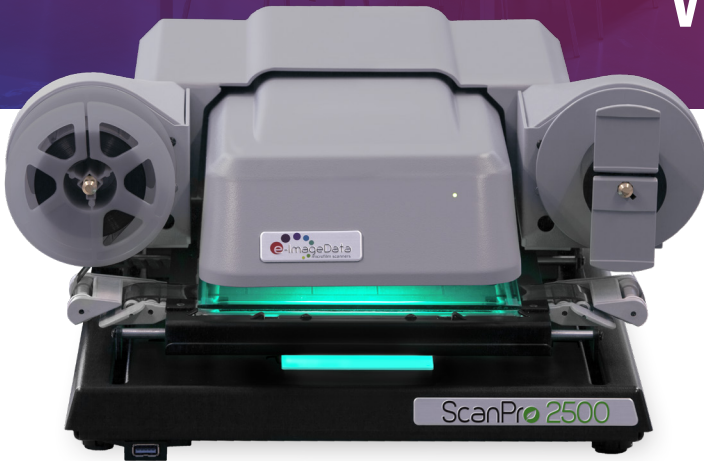

DISCOVER the Difference with ScanPro

Our standard models are the best solution for your essential needs now and as your applications grow, our ongoing technologies will continue to accommodate you. When more functionality is needed, your scanner can be upgraded at any time. This upgrade ability ensures your scanner will last a lifetime.

SCANPRO GIVES YOU MORE

- ✓ **Small footprint** | Compact and desktop in size
- ✓ **Intuitive interface** | User-friendly, including multiple language options
- ✓ **Energy efficient** | Built with the environment in mind
- ✓ **Lifetime value** | 3-year product warranty, upgradeable

DISCOVER the ScanPro Difference!

Schedule a free virtual or in-person demo today.

1-800-251-2261

“ScanPro has allowed our community to access its history in a whole new way. It is so easy to access information, edit it, save it, and send it.”

– Miriam Andrus,
Grace A. Dow Memorial Library, MI

“Easy to use, great quality scans!”

– Jill Westover, Worcester
Polytechnic Institute
Gordon Library, MA

“Our ScanPro makes performing our records requests easier, and more efficient!”

– Robert Ballard, Mohave County
Recorder’s Office, AZ

“Best product on the market, best versatility and performance, excellent and super intuitive software, image quality goes beyond expectations.”

– Joao Scire, Scancity, Brazil