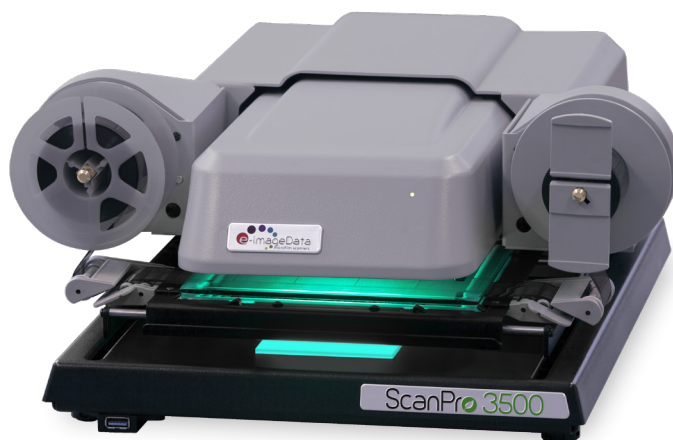

Meet the ScanPro 2500

With the ScanPro 2500, you don't need to sacrifice functionality for price. The most popular replacement for old and aging reader/printers, the ScanPro 2500 comes with all the tools you need to make your research quick and efficient.

FEATURE HIGHLIGHTS:

- Superior image quality | 6.6 megapixel camera
- Powerful 5x-32x optical zoom magnification | Always in focus
- Exclusive single-click image adjust and live image editing tools
- Easy single-click scan, print and save buttons

Meet the ScanPro 3500

In addition to its 26 megapixel camera*, the highest megapixel camera in the industry with the clearest image quality, the standard ScanPro 3500 model comes fully-featured with cutting-edge design and powerful software capabilities that continually revolutionize the way patrons and researchers work with microfilm. More importantly, the ScanPro 3500 is easy to use and built to last. If you're looking for the most precise image quality available, the ScanPro 3500 is for you.

FEATURE HIGHLIGHTS:

- Superior image quality | 26 megapixel camera*
- Powerful 5x-105x optical zoom magnification | Always in focus
- Exclusive single-click image adjust and live image editing tools
- Easy single-click save and print to multiple file formats
- Fastest word-searchable OCR software

MEDIA FORMATS

- ✓ 16/35mm/cartridge(M) Roll Film ✓ Fiche
- ✓ Jackets ✓ Micro-opaques ✓ Aperture cards

ScanPro 3500†

"TURANDOT." Beth Greenberg has entirely redirected the New York City Opera's 1971

Other microfilm scanners†

"TURANDOT." Beth Greenberg has entirely redirected the New York City Opera's 1971

† Actual scanned image segments