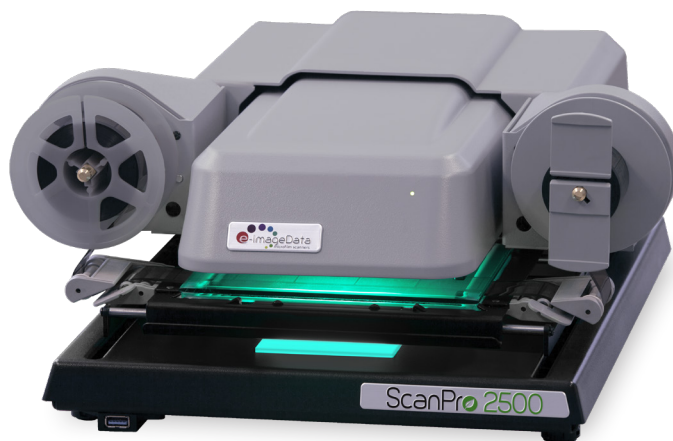

Meet the ScanPro 2500

With the ScanPro 2500, you don't need to sacrifice functionality for price. The most popular replacement for old and aging reader/printers, the ScanPro 2500 comes with all the tools you need to make your research quick and efficient.

FEATURE HIGHLIGHTS:

- Superior image quality | 6.6 megapixel camera
- Powerful 5x-32x optical zoom magnification | Always in focus
- Exclusive single-click image adjust and live image editing tools
- Easy single-click scan, print and save buttons

Meet the ScanPro 3500

In addition to its 26 megapixel camera*, the highest megapixel camera in the industry with the clearest image quality, the standard ScanPro 3500 model comes fully-featured with cutting-edge design and powerful software capabilities that continually revolutionize the way patrons and researchers work with microfilm. More importantly, the ScanPro 3500 is easy to use and built to last. If you're looking for the most precise image quality available, the ScanPro 3500 is for you.

FEATURE HIGHLIGHTS:

- Superior image quality | 26 megapixel camera*
- Powerful 5x-105x optical zoom magnification | Always in focus
- Exclusive single-click image adjust and live image editing tools
- Easy single-click save and print to multiple file formats
- Fastest word-searchable OCR software

MEDIA FORMATS

- ✓ 16/35mm/cartridge(M) Roll Film ✓ Fiche
- ✓ Jackets ✓ Micro-opaques ✓ Aperture cards

ScanPro 3500†

"TURANDOT." Beth Greenberg has entirely redirected the New York City Opera's 1971

Other microfilm scanners†

"TURANDOT." Beth Greenberg has entirely redirected the New York City Opera's 1971

† Actual scanned image segments